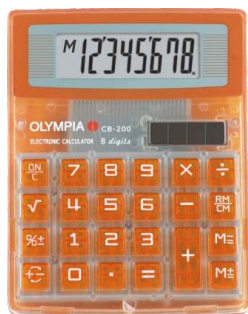

Orange (OR)

ART No. 942903957