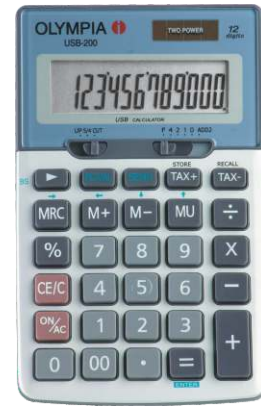

USB SERIES

USB-100 Durable Metal Cover

-  12 DIGITS
-  PROFIT MARGIN %
-  BIG DISPLAY
-  SIGN CHANGE KEY +/-
-  3 MEMORY KEYS M₊ | M₋ | M₊
-  DURABLE METAL COVER
-  TAX FUNCTION
-  MARK UP MU
-  TWIN POWER
-  SUPERIOR TOUCH
-  SHIFT KEY
-  PC-Link

UNIT SIZE: 123x72x15.3mm
 MASTER CARTON:
 80pcs/5.92/10.25kg
 MEASUREMENTS:
 290x270x440mm (0.034M³)

ART No. 942921285

USB-200 Durable Metal Cover

-  12 DIGITS
-  PROFIT MARGIN %
-  BIG DISPLAY
-  SIGN CHANGE KEY +/-
-  3 MEMORY KEYS M₊ | M₋ | M₊
-  CENTRE MARK 5
-  TAX FUNCTION
-  DURABLE METAL COVER
-  TWIN POWER
-  MARK UP MU
-  SHIFT KEY
-  SUPERIOR TOUCH
-  ROUNDING 5/4
-  PC-Link

UNIT SIZE: 105x171x30mm
 MASTER CARTON:
 40pcs/7.2/9.87kg
 MEASUREMENTS:
 390x385x265mm (0.040M³)

ART No. 942921290

CYBER COLOR SERIES

CB-200 Cyber Calculator

UNIT SIZE: 115x89x27mm
 MASTER CARTON:
 100pcs/10.5/11.5kg
 MEASUREMENTS:
 390x380x285mm (0.042M³)

(slide on hard case)

UNIT SIZE: 145x80x20mm
 MASTER CARTON:
 100pcs/16/18kg
 MEASUREMENTS:
 800x350x225mm (0.063M³)

ART No. 942904041

ES-879 218 Functions

-  218 FUNCTION OPERATION
-  PERCENTAGE CALCULATOR
-  2-LINE 16+2 DISPLAY
-  SCIENTIFIC CALCULATION FUNCTION
-  DOT 6x9+21in DOT MATRIX
-  STATISTICAL OPERATION
-  MODE SELECTION KEY
-  SLIDE ON HARDCASE
-  REPLAY FUNCTION
-  AUTO POWER OFF
-  FRACTION CALCULATOR