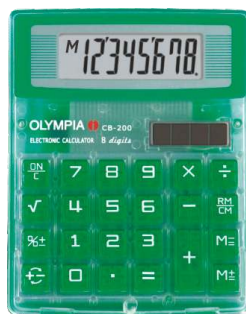

Green (GR)

ART No. 942903953